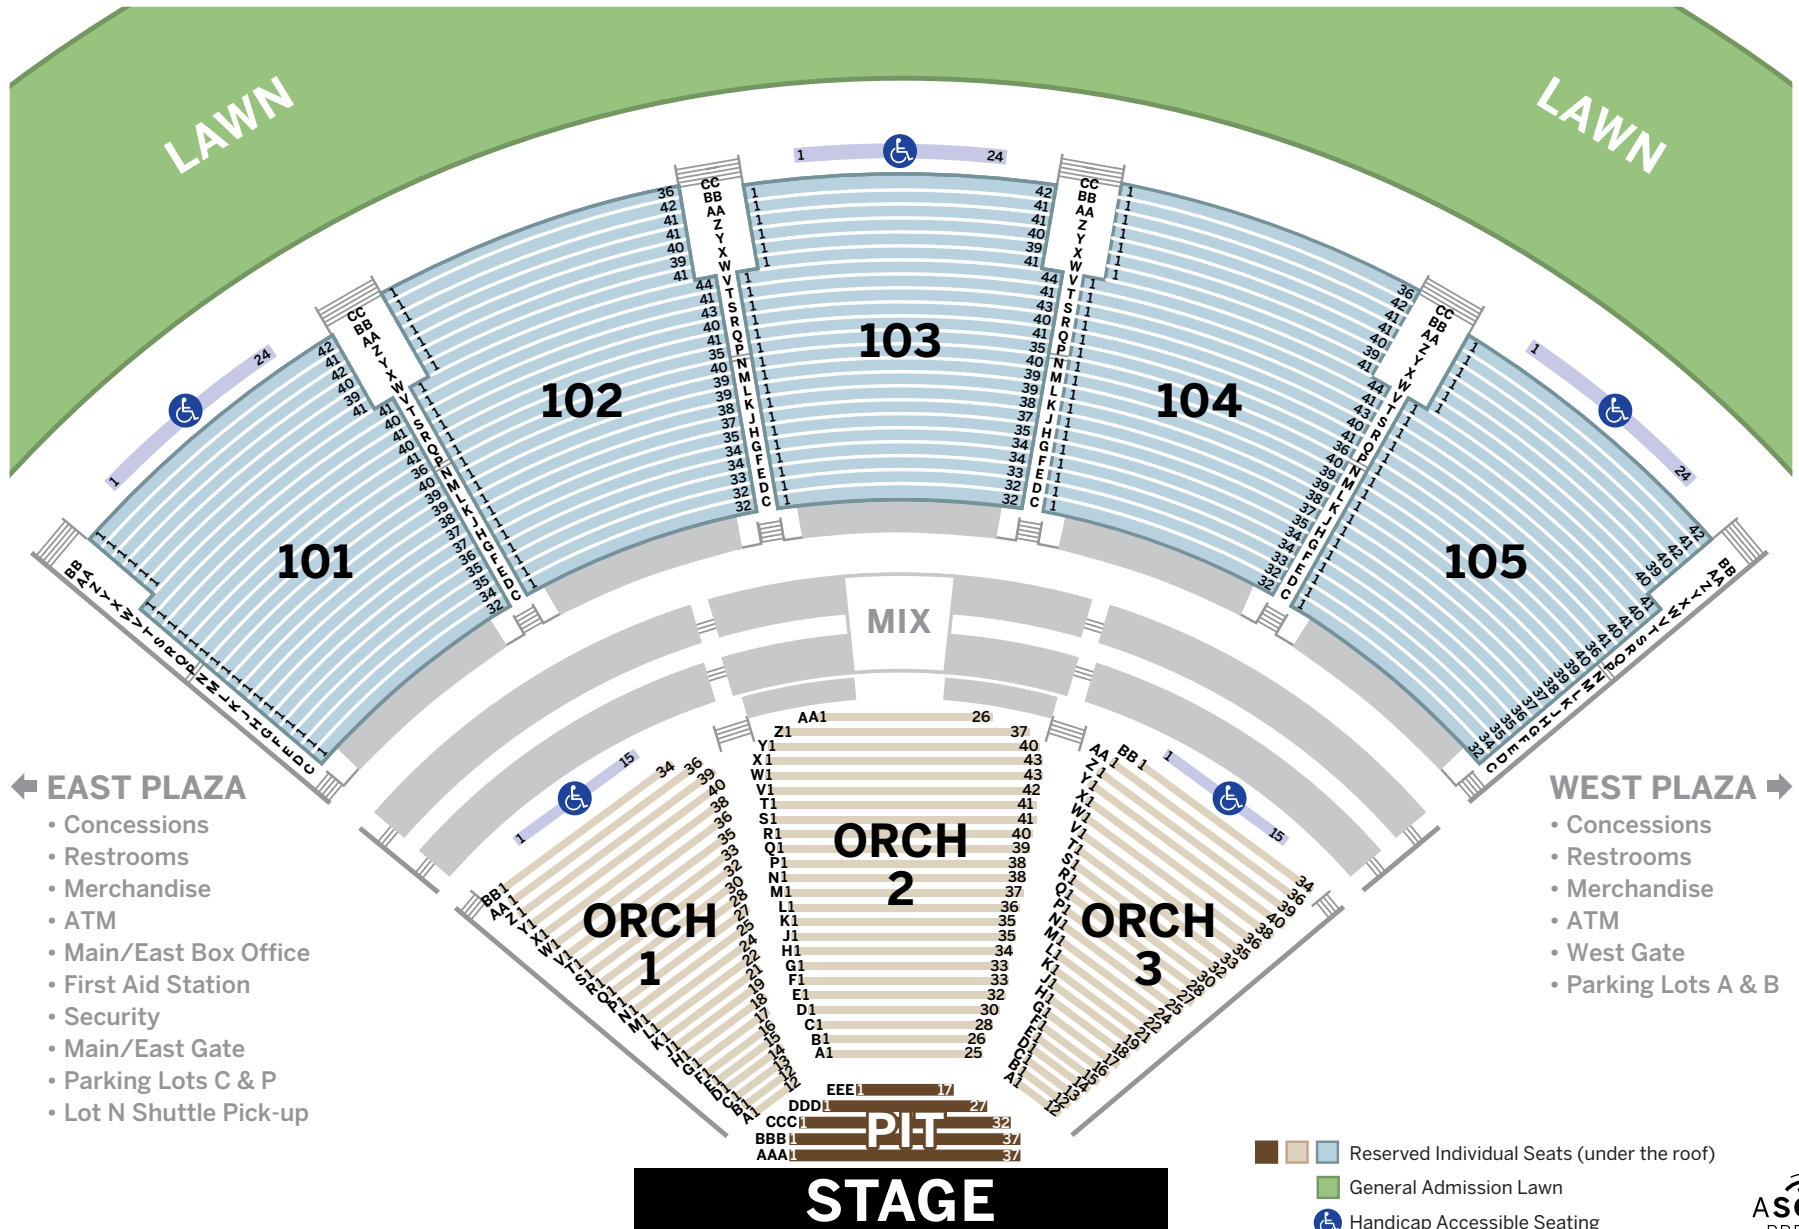

SEATING CHART – CONCERT SEATING

← EAST PLAZA

- Concessions
- Restrooms
- Merchandise
- ATM
- Main/East Box Office
- First Aid Station
- Security
- Main/East Gate
- Parking Lots C & P
- Lot N Shuttle Pick-up

WEST PLAZA →

- Concessions
- Restrooms
- Merchandise
- ATM
- West Gate
- Parking Lots A & B

Reserved Individual Seats (under the roof)

General Admission Lawn

Handicap Accessible Seating