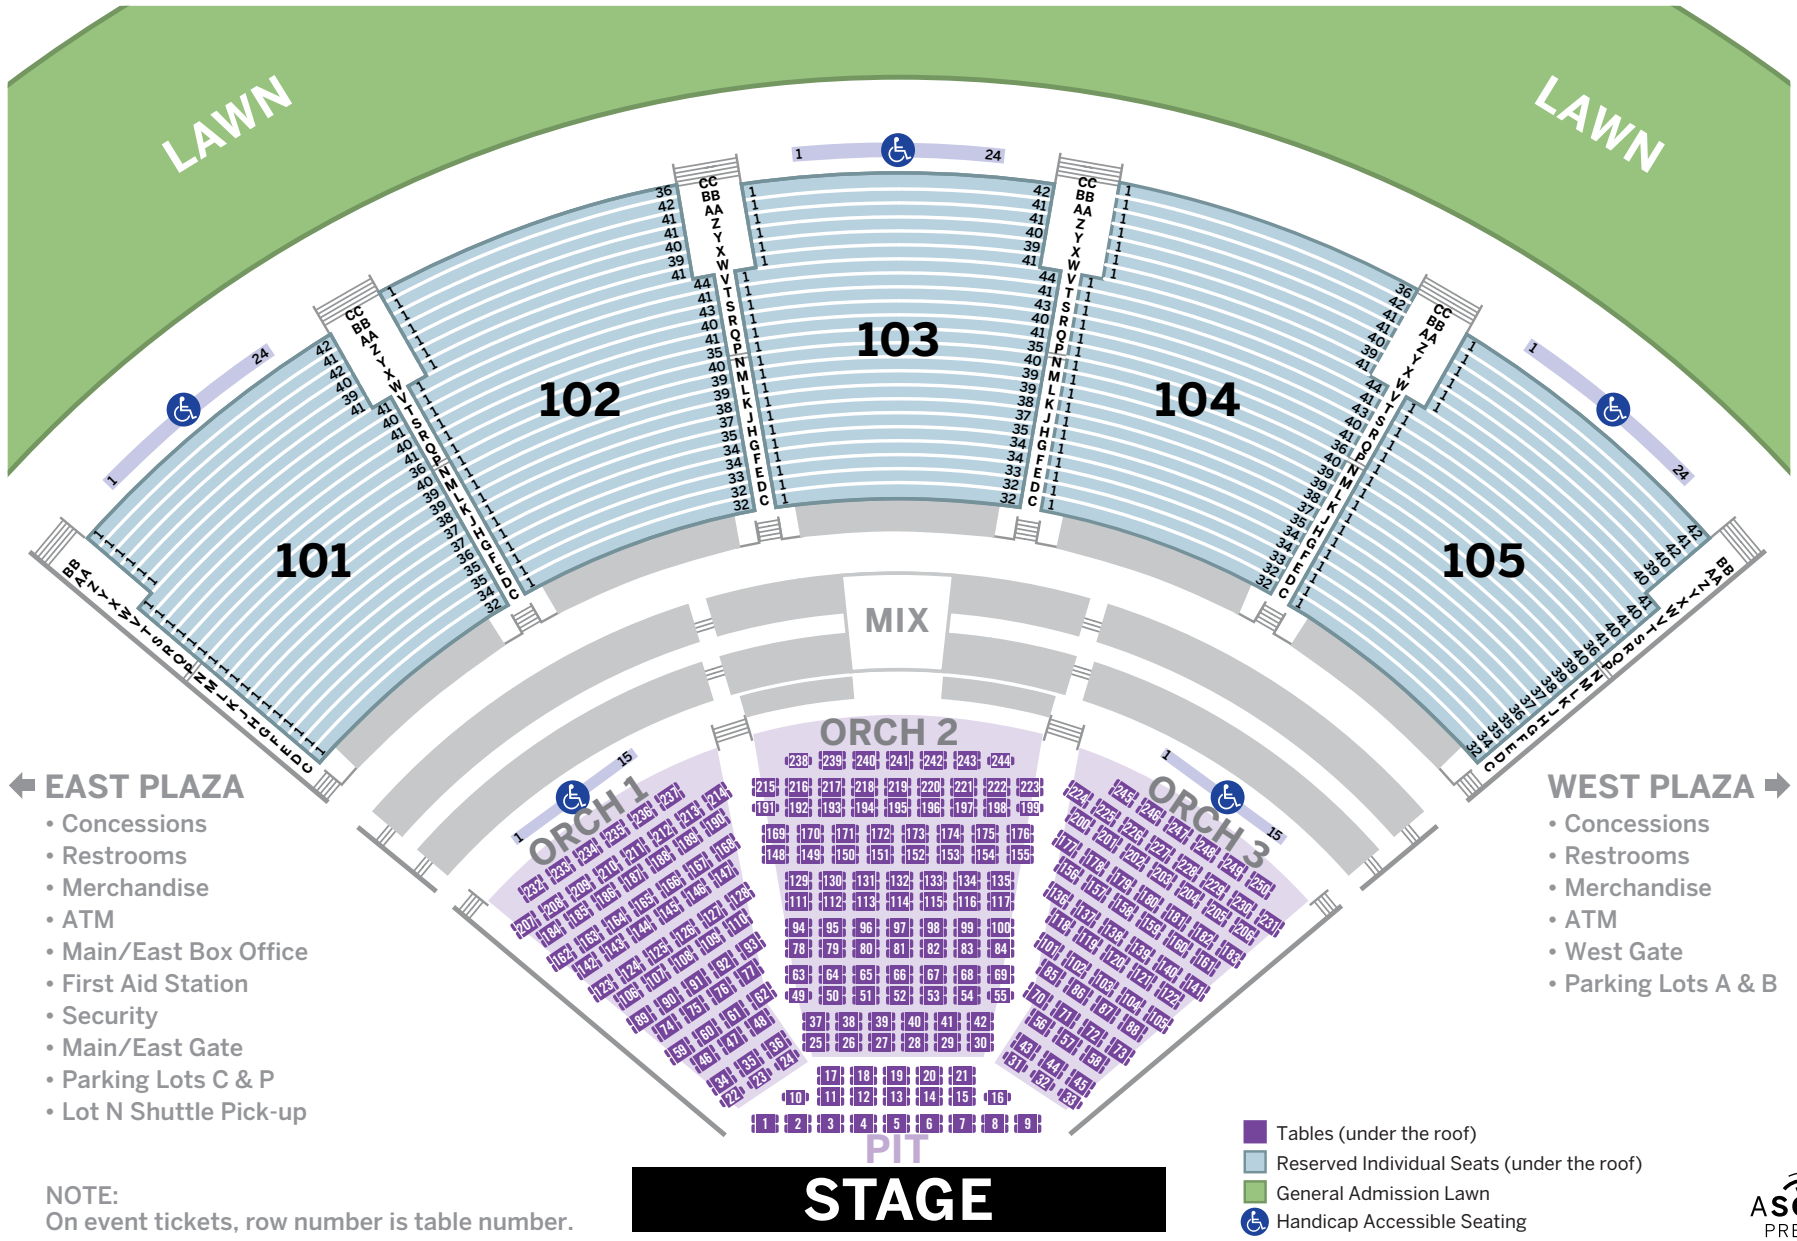

SEATING CHART – TABLE SETUP

- ← EAST PLAZA
- Concessions
 - Restrooms
 - Merchandise
 - ATM
 - Main/East Box Office
 - First Aid Station
 - Security
 - Main/East Gate
 - Parking Lots C & P
 - Lot N Shuttle Pick-up

- WEST PLAZA →
- Concessions
 - Restrooms
 - Merchandise
 - ATM
 - West Gate
 - Parking Lots A & B

NOTE:
On event tickets, row number is table number.

PIT STAGE

- Tables (under the roof)
- Reserved Individual Seats (under the roof)
- General Admission Lawn
- ♿ Handicap Accessible Seating